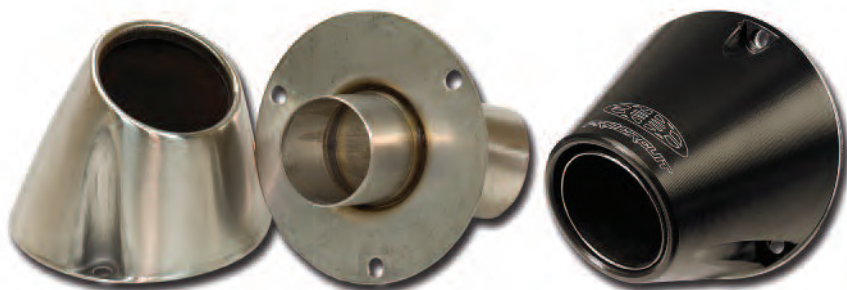

PART #	DESCRIPTION	MSRP
PC4003-0001	Spark Arrestor/Quiet insert, 4.0" Base	$63.95
PC4003-0002	Spark Arrestor/Quiet insert, 3.5" Base	$63.95
PC4001-0006	Billet Quiet End Cap, 4" base, 1 5/8"	$99.95
PC4001-0007	Billet Quiet End Cap, 4" base, 1 1/2"	$99.95
PC4001-0008	Billet Quiet End Cap, 4" base, 1 3/4"	$99.95
PC4001-0009	Billet Quiet End Cap, 4" base, T-496	$99.95
PC4001-0011	Billet Quiet End Cap, 3.5"	$99.95
PC4001-0012	Billet Quiet End Cap, 3.5", Euro	$99.95
PC4012-0006	Stainless Insert, 1 5/8"	$29.95
PC4012-0007	Stainless Insert, 1 1/2"	$29.95
PC4012-0008	Stainless Insert, 1 3/4"	$29.95
PC4150-0030	Insert, 1.5" tip, 4.0" base	$24.95
PC4175-0030	Insert, 1.75" tip, 4.0" base	$24.95
PC4200-0030	Insert, 2.0" tip, 4.0" base	$24.95
PC4098-0250	WR Silencer mount, '98-04	$16.95
PC4000-0001	'06-08 Spark Arrestor Screen	$19.95

SWIVEL PIPE SPRINGS

- Replacement springs to secure the head pipe and slip-on silencer.

PART #	DESCRIPTION	MSRP
PC4000-0003	Swivel Exhaust springs	$9.95

PIPE SPRING PULLER

- Provides plenty of leverage and keeps springs from shooting across the garage!
- Perfect addition to any toolbox.

PART #	DESCRIPTION	MSRP
PCSP9601	Spring Hook Tool	$9.95